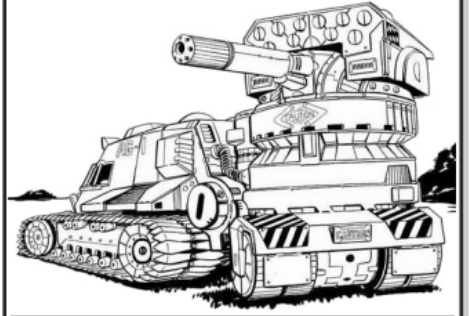

BATTLETECH

PV BATTLEFORCE

MV DV S (+0) M (+2) L (+4) E (+6) Wt. Skill

Armor/Structure

Special Abilities: