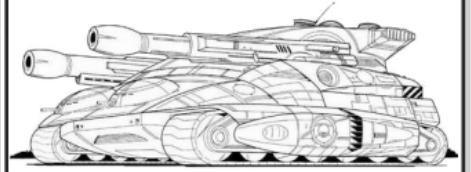

BATTLETECH

PV BATTLEFORCE

MV DV S (+0) M (+2) L (+4) E (+6) Wt. Skill

Armor/Structure

Special Abilities:

BATTLETECH

PV BATTLEFORCE

MV DV S (+0) M (+2) L (+4) E (+6) Wt. Skill