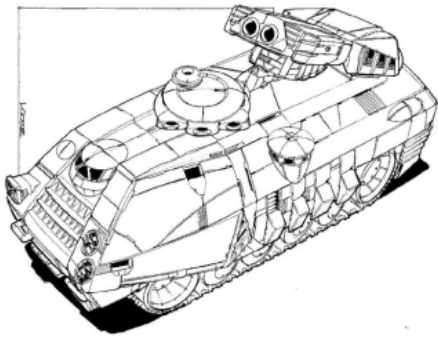

BATTLETECH

PV **BATTLEFORCE**

MV DV | S (+0) M (+2) L (+4) E (+6) Wt. Skill

Armor/Structure

Special Abilities: