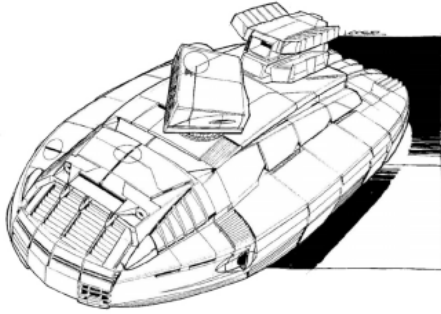

BATTLETECH

PV BATTLEFORCE

MV DV S (+0) M (+2) L (+4) E (+6) Wt. Skill

Armor/Structure

Special Abilities: