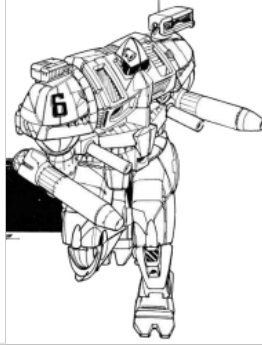

BATTLETECH

PV BATTLEFORCE

MV DV S (+0) M (+2) L (+4) E (+6) Wt. DV Skill

Armor/Structure

Heat Scale:

Special Abilities: