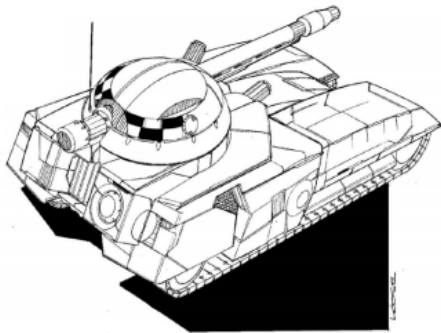

BATTLETECH

PV BATTLEFORCE

MV DV S (+0) M (+2) L (+4) E (+6) Wt. Skill

Armor/Structure

Special Abilities: