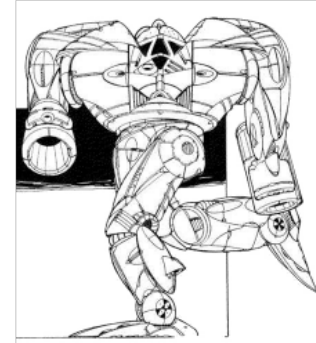

BATTLETECH

PV | BATTLEFORCE

MV DV S (+0) M (+2) L (+4) E (+6) Wt. DV Skill

Armor/Structure

Heat Scale:

Special Abilities: