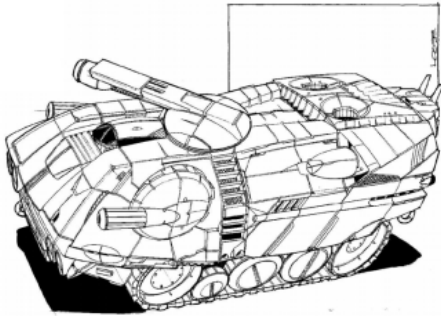

BATTLETECH

PV BATTLEFORCE

MV DV S (+0) M (+2) L (+4) E (+6) Wt. Skill

Armor/Structure

Special Abilities: