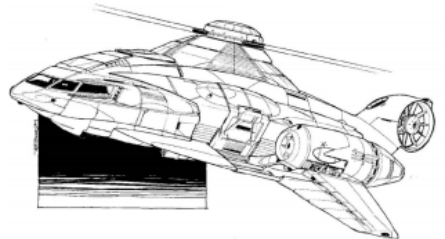

BATTLETECH

PV BATTLEFORCE

MV DV S (+0) M (+2) L (+4) E (+6) Wt. Skill

Armor/Structure

Special Abilities: