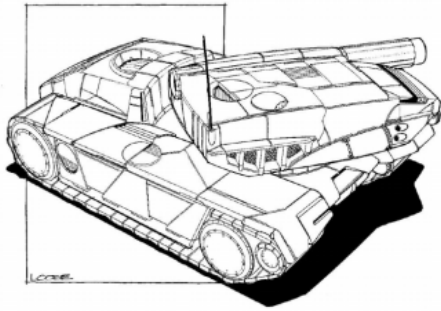

BATTLETECH

PV BATTLEFORCE

MV DV S (+0) M (+2) L (+4) E (+6) Wt. Skill

Armor/Structure

Special Abilities: