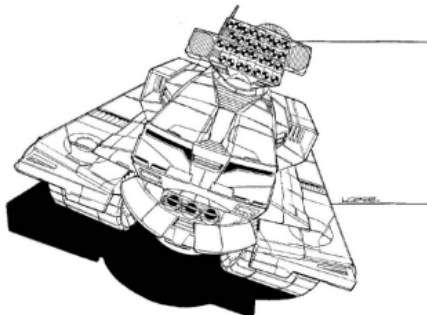

BATTLETECH

PV BATTLEFORCE

MV DV S (+0) M (+2) L (+4) E (+6) Wt. Skill

Armor/Structure

Special Abilities: