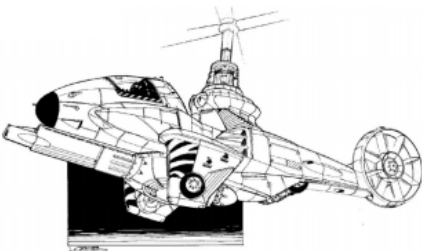

BATTLETECH

PV BATTLEFORCE

MV DV S (+0) M (+2) L (+4) E (+6) Wt. Skill

Armor/Structure

Special Abilities: