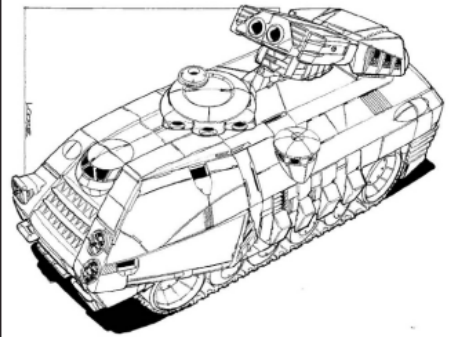

BATTLETECH

PV **BATTLEFORCE**

MV DV | S (+0) M (+2) L (+4) E (+6) Wt. Skill

Armor/Structure

Special Abilities: