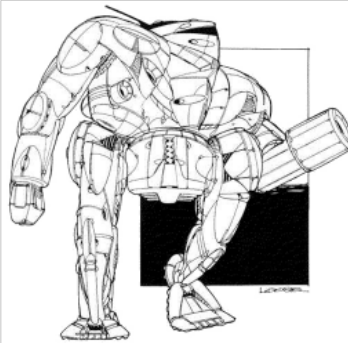

BATTLETECH

PV | BATTLEFORCE

MV DV S (+0) M (+2) L (+4) E (+6) Wt. DV Skill

Armor/Structure

Heat Scale:

Special Abilities: