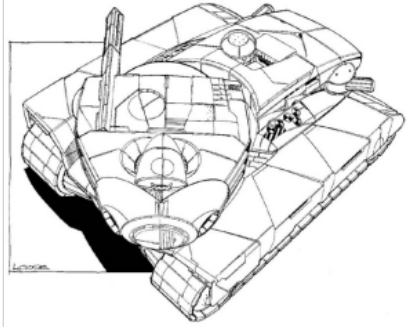

BATTLETECH

PV BATTLEFORCE

MV DV S (+0) M (+2) L (+4) E (+6) Wt. Skill

Armor/Structure

Special Abilities: