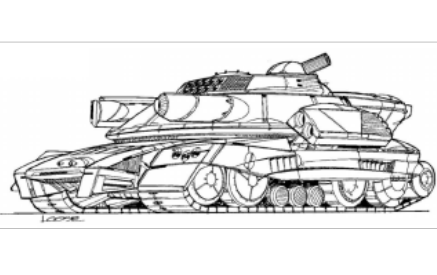

BATTLETECH

PV BATTLEFORCE

MV DV S (+0) M (+2) L (+4) E (+6) Wt. Skill

Armor/Structure

Special Abilities: