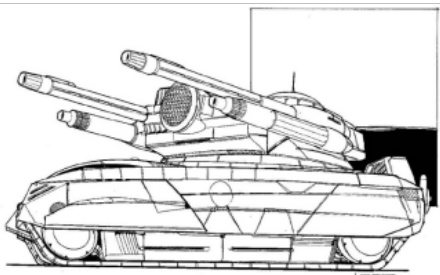

BATTLETECH

PV BATTLEFORCE

MV DV S (+0) M (+2) L (+4) E (+6) Wt. Skill

Armor/Structure

Special Abilities: