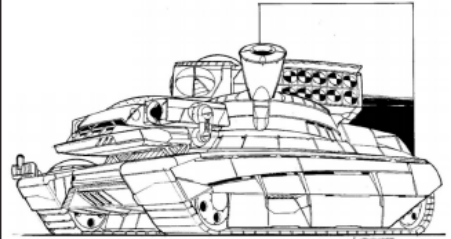

BATTLETECH

PV BATTLEFORCE

MV DV S (+0) M (+2) L (+4) E (+6) Wt. Skill

Armor/Structure

Special Abilities: