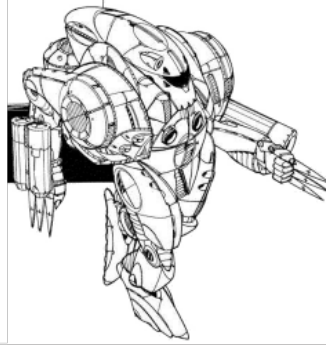

BATTLETECH

PV **BATTLEFORCE**

MV DV S (+0) M (+2) L (+4) E (+6) Wt. DV Skill

Armor/Structure

Heat Scale:

Special Abilities: