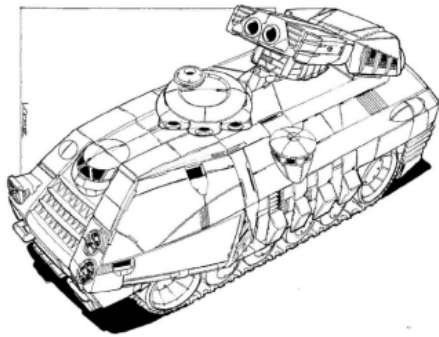

BATTLETECH

PV **BATTLEFORCE**

MV DV | S (+0) M (+2) L (+4) E (+6) Wt. Skill

Armor/Structure

Special Abilities: