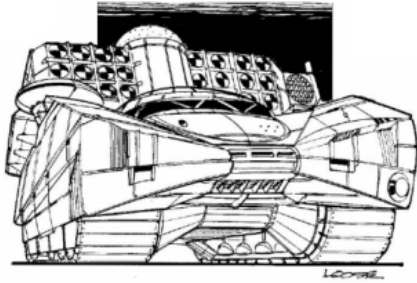

BATTLETECH

PV BATTLEFORCE

MV DV S (+0) M (+2) L (+4) E (+6) Wt. Skill

Armor/Structure

Special Abilities: