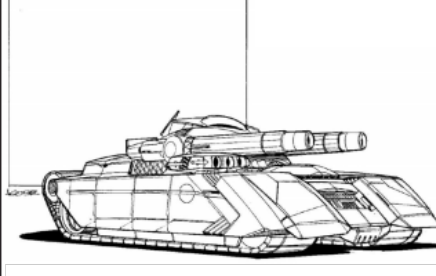

BATTLETECH

PV BATTLEFORCE

MV DV S (+0) M (+2) L (+4) E (+6) Wt. Skill

Armor/Structure

Special Abilities: