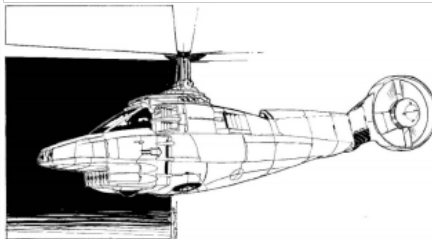

BATTLETECH

PV BATTLEFORCE

MV DV S (+0) M (+2) L (+4) E (+6) Wt. Skill

Armor/Structure

Special Abilities: