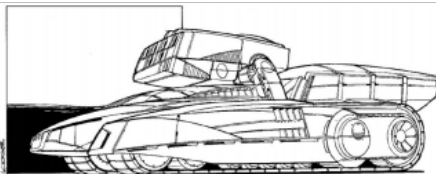

BATTLETECH

PV BATTLEFORCE

MV DV: S (+0) M (+2) L (+4) E (+6) Wt. Skill

Armor/Structure

Special Abilities: