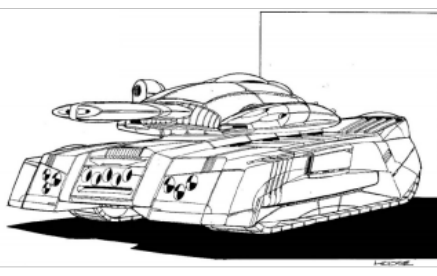

BATTLETECH

PV BATTLEFORCE

MV DV S (+0) M (+2) L (+4) E (+6) Wt. Skill

Armor/Structure

Special Abilities: