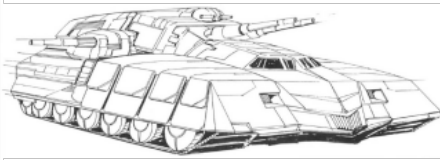

MV DV S (+0) M (+2) L (+4) E (+6) Wt. Skill

Armor/Structure

Special Abilities:

BATTLETECH

PV BATTLEFORCE

MV DV S (+0) M (+2) L (+4) E (+6) Wt. Skill

Armor/Structure

Special Abilities: