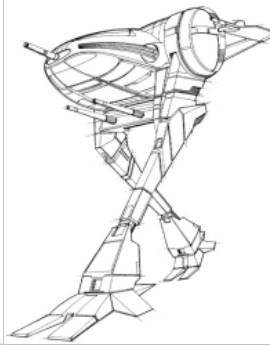

MV DV S (+0) M (+2) L (+4) E (+6) Wt. DV Skill

Armor/Structure

Heat Scale:

Special Abilities:

BATTLETECH

PV BATTLEFORCE

MV DV S (+0) M (+2) L (+4) E (+6) Wt. DV Skill

Armor/Structure