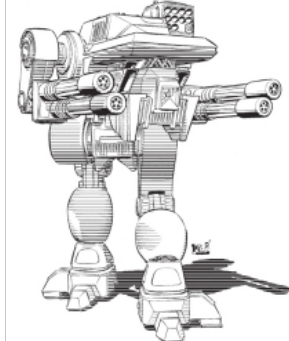

BATTLETECH

PV BATTLEFORCE

MV DV S (+0) M (+2) L (+4) E (+6) Wt. DV Skill

Armor/Structure

Heat Scale:

Special Abilities: