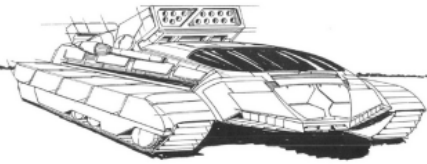

BATTLETECH

PV BATTLEFORCE

MV DV S (+0) M (+2) L (+4) E (+6) Wt. Skill

Armor/Structure

Special Abilities: