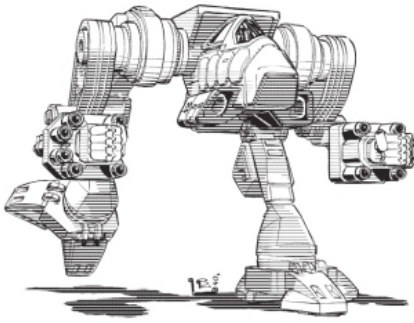

BATTLETECH

PV | BATTLEFORCE

MV DV S (+0) M (+2) L (+4) E (+6) Wt. DV Skill

Armor/Structure

Heat Scale:

Special Abilities:

BATTLETECH

PV **BATTLEFORCE**