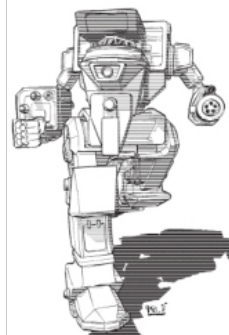

BATTLETECH

PV | BATTLEFORCE

MV DV S (+0) M (+2) L (+4) E (+6) Wt. DV Skill

Armor/Structure

Heat Scale:

Special Abilities: